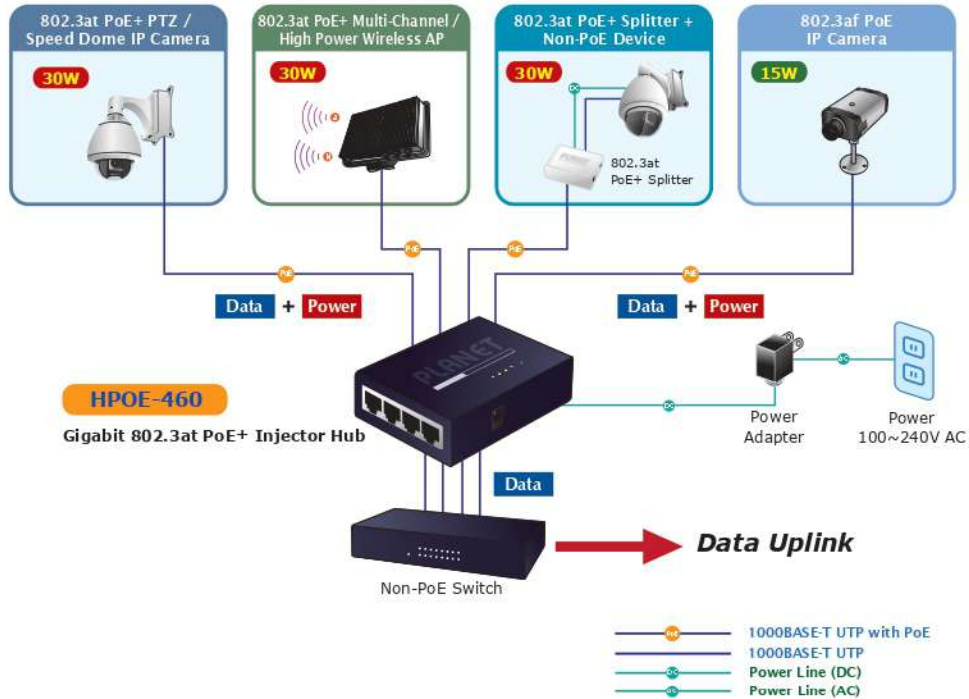

PTZ / Speed Dome Camera

Quick and Easy PoE Network Deployment

With 4 **10/100/1000BASE-T Gigabit** Ethernet ports, the HPOE-460 supports full DC 52V~56V power for any remote 802.3af/802.3at powered device (PD) without affecting **data** transmission performance. Supporting PoE power budget of **120 watts**, the HPOE-460 provides sufficient 15.4/30.8-watt PoE power to up to 4 remote PD devices. It offers a cost-effective and quick solution to upgrading network system to IEEE 802.3af/IEEE 802.3at Power over Ethernet system without replacing the existing Ethernet switch.

8-port RJ45

- 4-port 10/100/1000Mbps “Data Input”
- 4-port 10/100/1000Mbps “Data + Power Output”

Power over Ethernet

- IEEE 802.3at and IEEE 802.3af Power over Ethernet mid-span PSE
- Up to 4 IEEE 802.3at/802.3af devices powered
- DC 52V~56V power over RJ45 Ethernet cable to devices with Ethernet port
- PoE power up to 30.8 watts (802.3at PoE+)/15.4 watts (802.3af PoE) for each PoE port
- Remote power feeding up to 100m
- Full power support for each PoE port
- Automatically detects PD
- Circuit protection prevents power interference between ports

- IEEE 802.3 10BASE-T
- IEEE 802.3u 100BASE-TX
- IEEE 802.3ab 1000BASE-T
- IEEE 802.3af Power over Ethernet
- IEEE 802.3at Power over Ethernet Plus

There are 8 RJ45 STP ports on the front panel of the HPOE-460, of which half of the ports on the right panel function as "Data input" and the other half on the left panel function as "PoE (Data and Power) output". The 4 "PoE (Data and Power) output" ports are also the power injectors that transmit DC voltage to the Cat 5/5e/6 cable and transfer data and power simultaneously between the injectors and splitters. For the places hard to find the power inlet, the HPOE-460 and IEEE 802.3af/802.3at Power over Ethernet Splitter (POE-162S/IPOE-162S) provide the easiest way to power your Ethernet devices such as IP cameras on the ceiling and wireless access point installed on the top of the building.