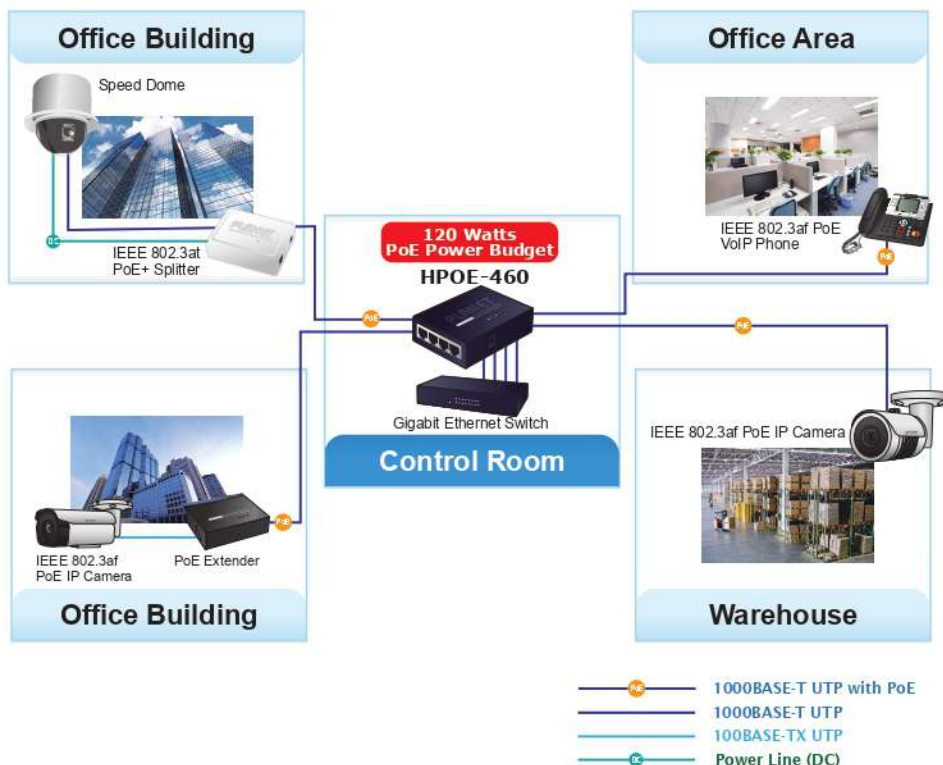

Hardware

- Desktop palm size, wall mountable
- Power input LED
- FCC Part 15 Class B, CE
- 100~240V AC, 50/60Hz, 2A universal power supply adapter with DC 52V~56V power output
- Plug and Play

Standard Compliance

- IEEE 802.3 10BASE-T
- IEEE 802.3u 100BASE-TX
- IEEE 802.3ab 1000BASE-T
- IEEE 802.3af Power over Ethernet
- IEEE 802.3at Power over Ethernet Plus

There are 8 RJ45 STP ports on the front panel of the HPOE-460, of which half of the ports on the right panel function as "Data input" and the other half on the left panel function as "PoE (Data and Power) output". The 4 "PoE (Data and Power) output" ports are also the power injectors that transmit DC voltage to the Cat 5/5e/6 cable and transfer data and power simultaneously between the injectors and splitters. For the places hard to find the power inlet, the HPOE-460 and IEEE 802.3af/802.3at Power over Ethernet Splitter (POE-162S/IPOE-162S) provide the easiest way to power your Ethernet devices such as IP cameras on the ceiling and wireless access point installed on the top of the building.

Applications

SOHO Gigabit PoE Network Deployment

The HPOE-460 provides the easiest way to power your Ethernet devices such as PTZ and speed dome IP cameras on the ceiling, the wireless access point installed on the roof of the building and the PoE IP phones in the office.

With 4 10/100/1000BASE-T Gigabit Ethernet ports, the HPOE-460 supports full DC 52V~56V power for any remote 802.3af/ 802.3at PD. Furthermore, the HPOE-460 can be directly connected to any third-party IEEE 802.3af/802.3at compliant devices installed 100 meters away and allow the administrator to centrally control the power system of the network devices.