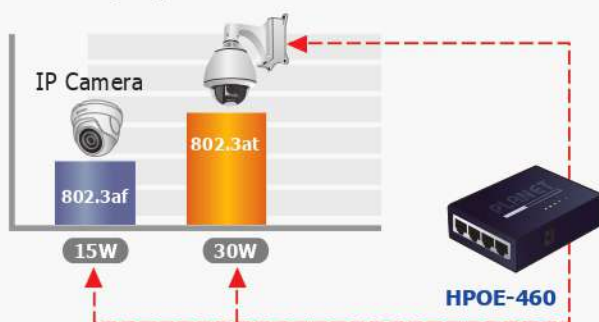

4-port Gigabit IEEE 802.3at Power over Ethernet Plus Injector Hub

802.3af/at Power PoE for SOHO PoE Applications

PLANET HPOE-460 is a 4-port Gigabit IEEE 802.3at PoE+ Injector Hub, featuring both IEEE 802.3af and IEEE 802.3at Power over Ethernet Plus (PoE+) that deliver up to 30-watt power output and data per port over one Cat 5e/6 Ethernet cable. It is designed specifically to satisfy the demand of higher power consuming network PDs (powered devices) such as PTZ (pan, tilt, zoom)/speed dome network cameras, multi-channel (802.11ac/b/g/n/a) wireless LAN access points and other network devices by providing the double amount of PoE power, more than the conventional 802.3af PoE PSE.

The IEEE 802.3at Power over Ethernet Plus standard is defined to provide each PoE device with a maximum of up to 30 watts of input power, doubling the amount of PoE power of the conventional 802.3af PoE PSE. The IEEE 802.3at PoE+ standard is an ideal solution to meeting the high power requirements directly via the RJ45 port.

PTZ / Speed Dome Camera

Quick and Easy PoE Network Deployment

With 4 **10/100/1000BASE-T Gigabit** Ethernet ports, the HPOE-460 supports full DC 52V~56V power for any remote 802.3af/802.3at powered device (PD) without affecting **data** transmission performance. Supporting PoE power budget of **120 watts**, the HPOE-460 provides sufficient 15.4/30.8-watt PoE power to up to 4 remote PD devices. It offers a cost-effective and quick solution to upgrading network system to IEEE 802.3af/IEEE 802.3at Power over Ethernet system without replacing the existing Ethernet switch.