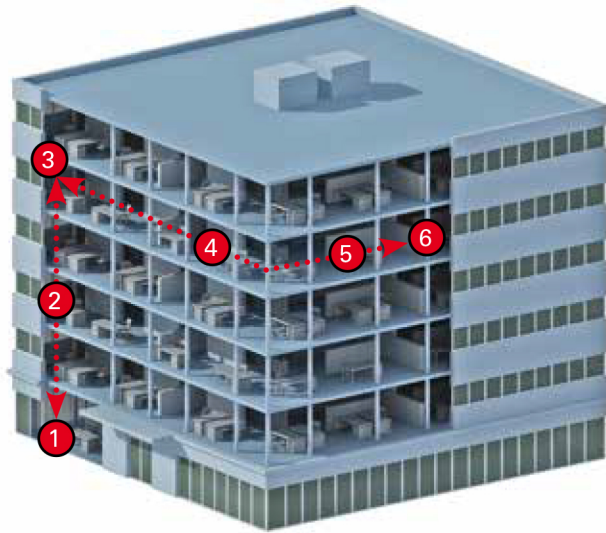

Quickreference: Cat.6 / Class E unshielded

Horizontal floor cabling subsystem
with unshielded twisted pair technology

Version: September 2015

Convincing cabling solutions

SYSTEM OVERVIEW

The unshielded Cat.6 / Class E product line is intended for generic cabling systems for applications up to 1 GBit/s with increased requirements. It is best suited for mid-sized installations with moderate data volume and for PoE applications.

- 1: Building distributor
- 2: Backbone cabling
- 3: Floor distributor
- 4: Horizontal cabling
- 5: Consolidation Point
- 6: Terminal outlet

Cabling Structure	Generic cabling system with up to 4 connectors
Channel Performance	Class E acc. ISO/IEC 11801 / EN 50173
PL Performance	Class E acc. ISO/IEC 11801 / EN 50173
Connectivity	RJ45 Cat.6 /u acc. IEC 60603-7-4