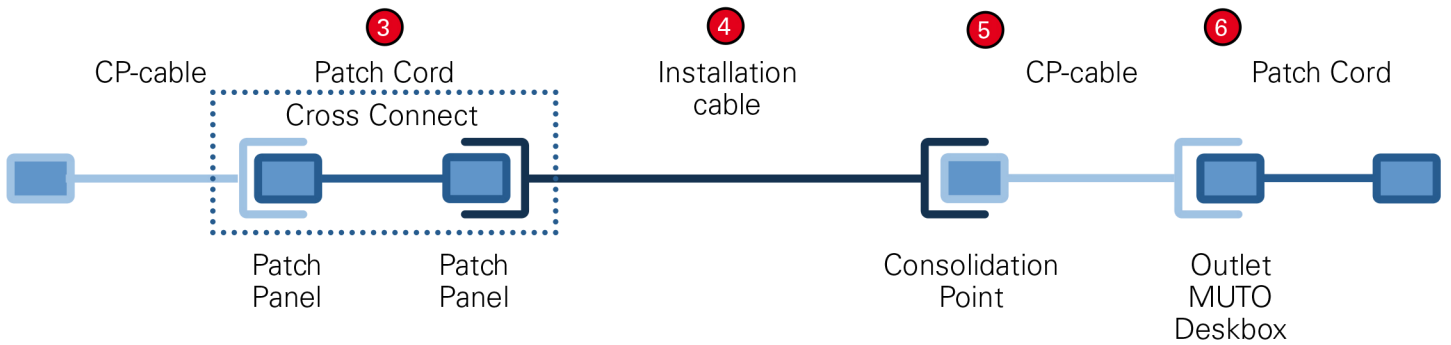

Quickreference: Cat.6 / Class E unshielded

Horizontal floor cabling subsystem
with unshielded twisted pair technology

Version: September 2015

Convincing cabling solutions

SYSTEM OVERVIEW

The unshielded Cat.6 / Class E product line is intended for generic cabling systems for applications up to 1 GBit/s with increased requirements. It is best suited for mid-sized installations with moderate data volume and for PoE applications.

- 1: Building distributor
- 2: Backbone cabling
- 3: Floor distributor
- 4: Horizontal cabling
- 5: Consolidation Point
- 6: Terminal outlet

Cabling Structure	Generic cabling system with up to 4 connectors
Channel Performance	Class E acc. ISO/IEC 11801 / EN 50173
PL Performance	Class E acc. ISO/IEC 11801 / EN 50173
Connectivity	RJ45 Cat.6 /u acc. IEC 60603-7-4